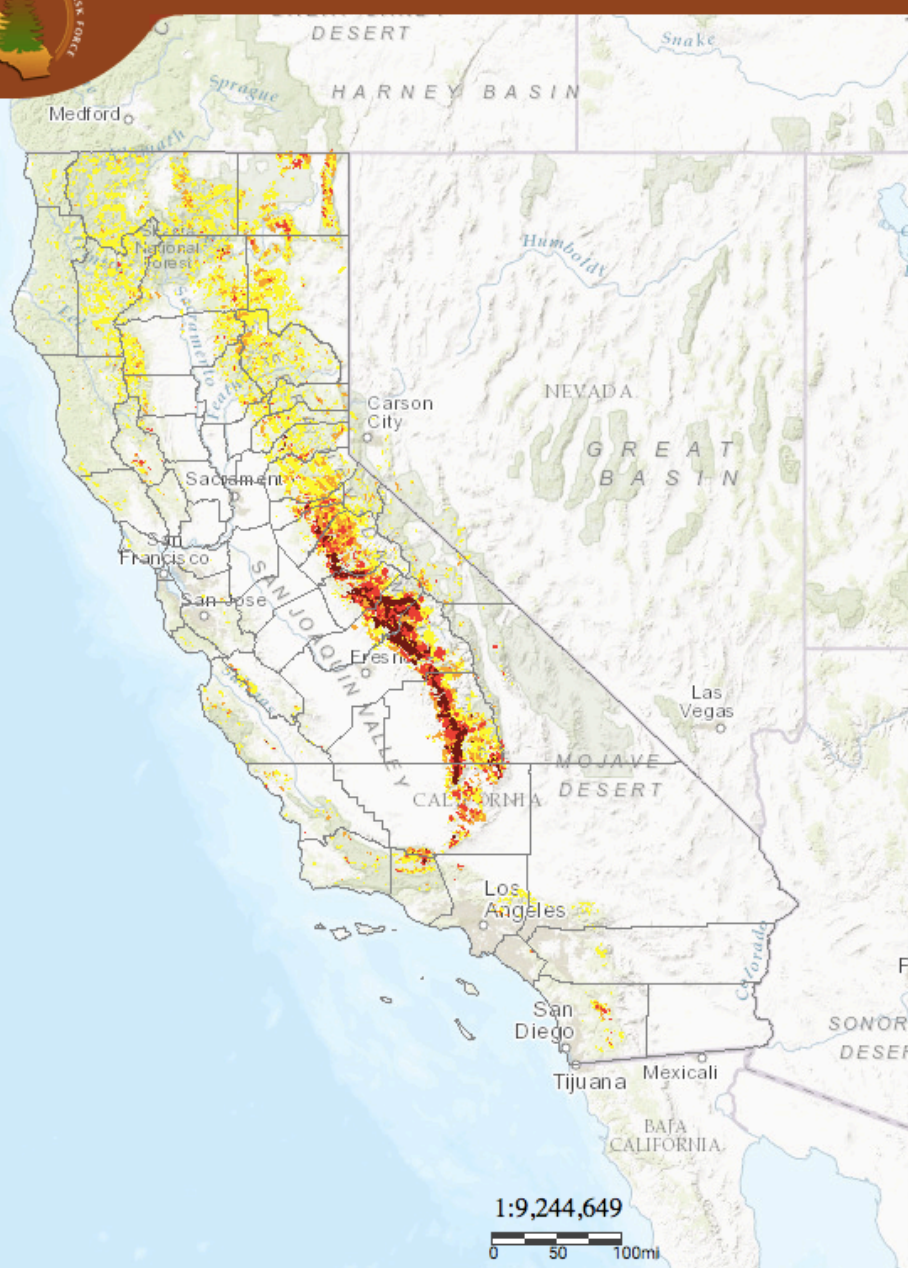

## 1.2 Steve Haze

Here's a tool that I've been using: <http://egis.fire.ca.gov/TreeMortalityViewer/>

# Tree Mortality Viewer

Help

### LAYER VISIBILITY

Click to toggle the visibility of the various layers

#### Hazard Zones

- Tier One High Hazard Zones
- Tier Two High Hazard Zones