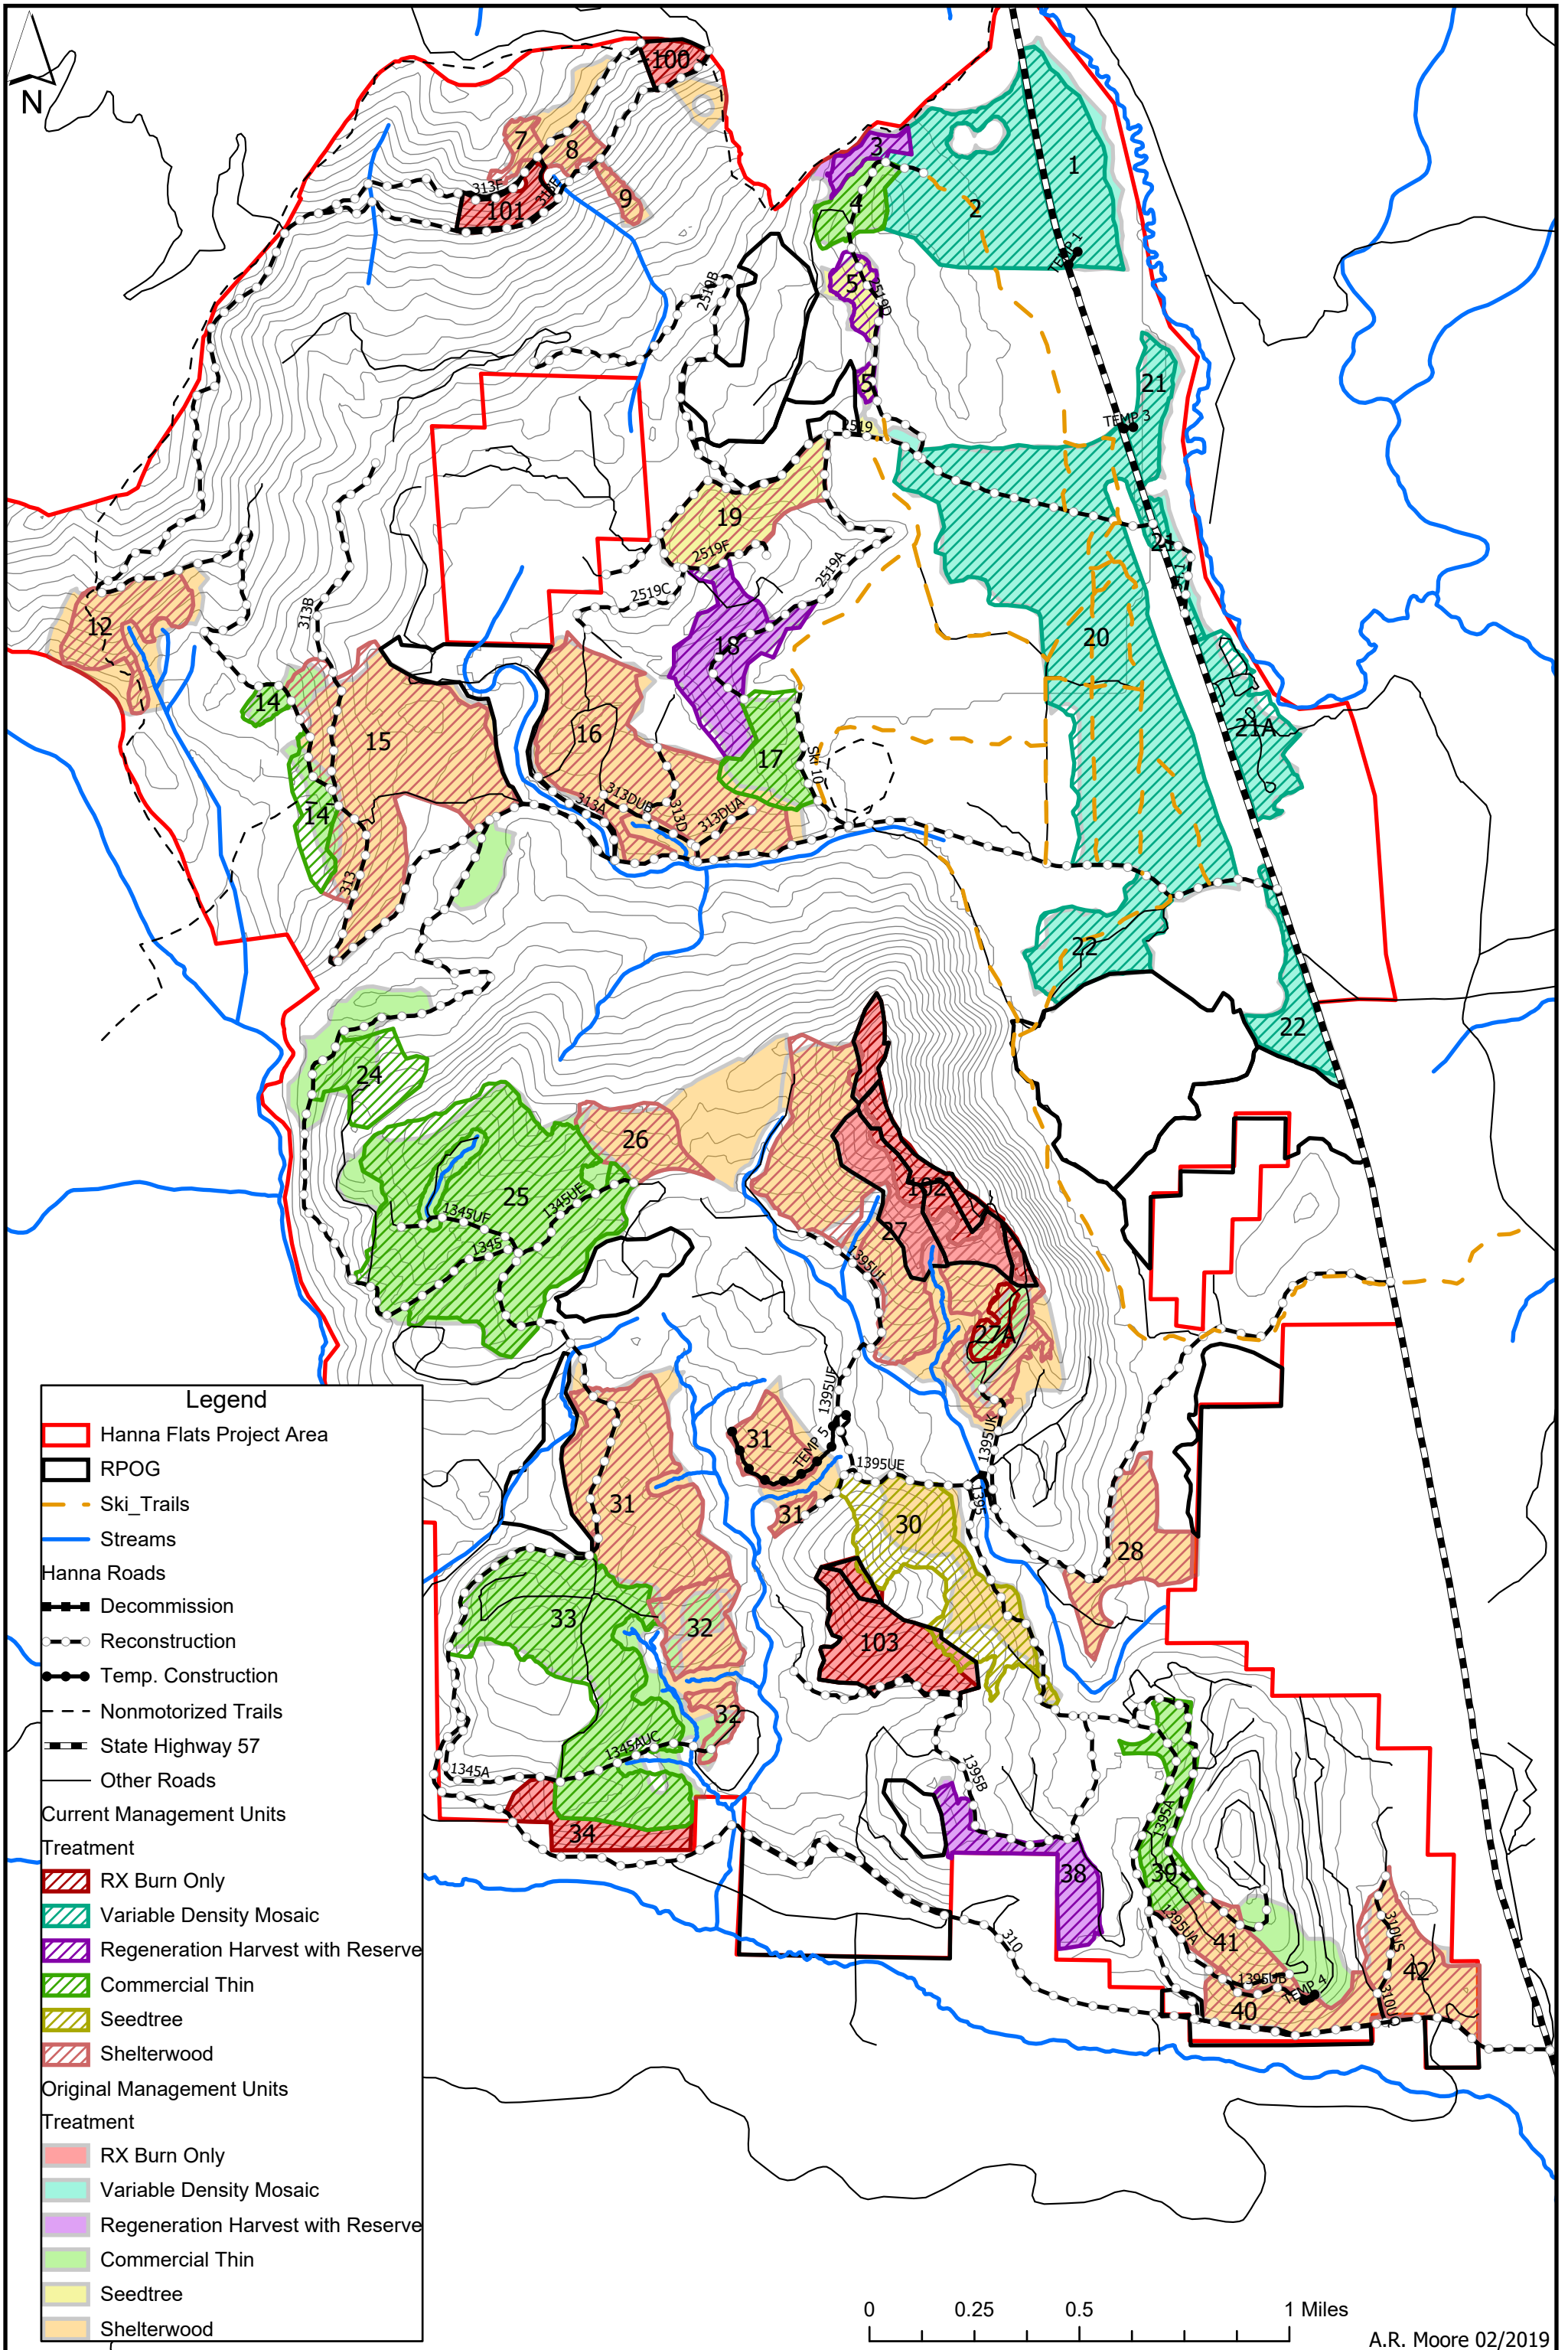

Hanna Flats Unit Changes (Post NEPA)

Legend

- Hanna Flats Project Area
- RPOG
- Ski_Trails
- Streams
- Hanna Roads
 - Decommission
 - Reconstruction
 - Temp. Construction
 - Nonmotorized Trails
 - State Highway 57
 - Other Roads
- Current Management Units Treatment
 - RX Burn Only
 - Variable Density Mosaic
 - Regeneration Harvest with Reserve
 - Commercial Thin
 - Seedtree
 - Shelterwood
- Original Management Units Treatment
 - RX Burn Only
 - Variable Density Mosaic
 - Regeneration Harvest with Reserve
 - Commercial Thin
 - Seedtree
 - Shelterwood